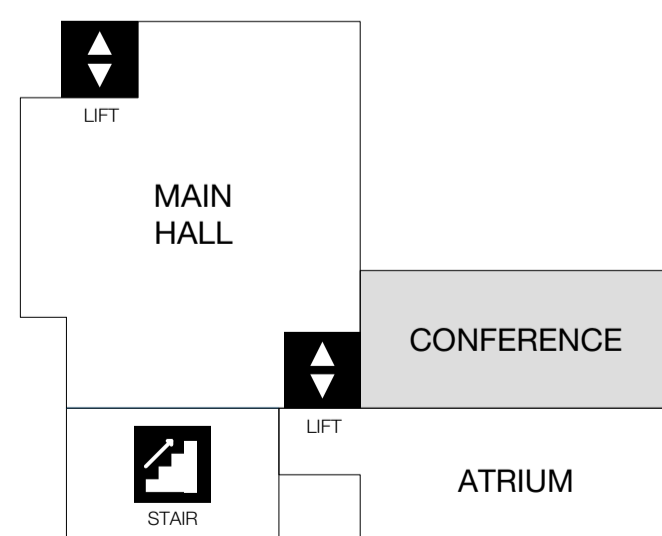

ACCESS VIA HALLWAY FROM MAIN HALL

ACCESSIBLE ACCESS VIA MAIN HALL/ATRIUM PLATFORM LIFT

CONFERENCE ROOMS

42 Hallam Street, London W1W 6NW

AREA: 77m² / 829ft²
CAPACITY: 12 - 60