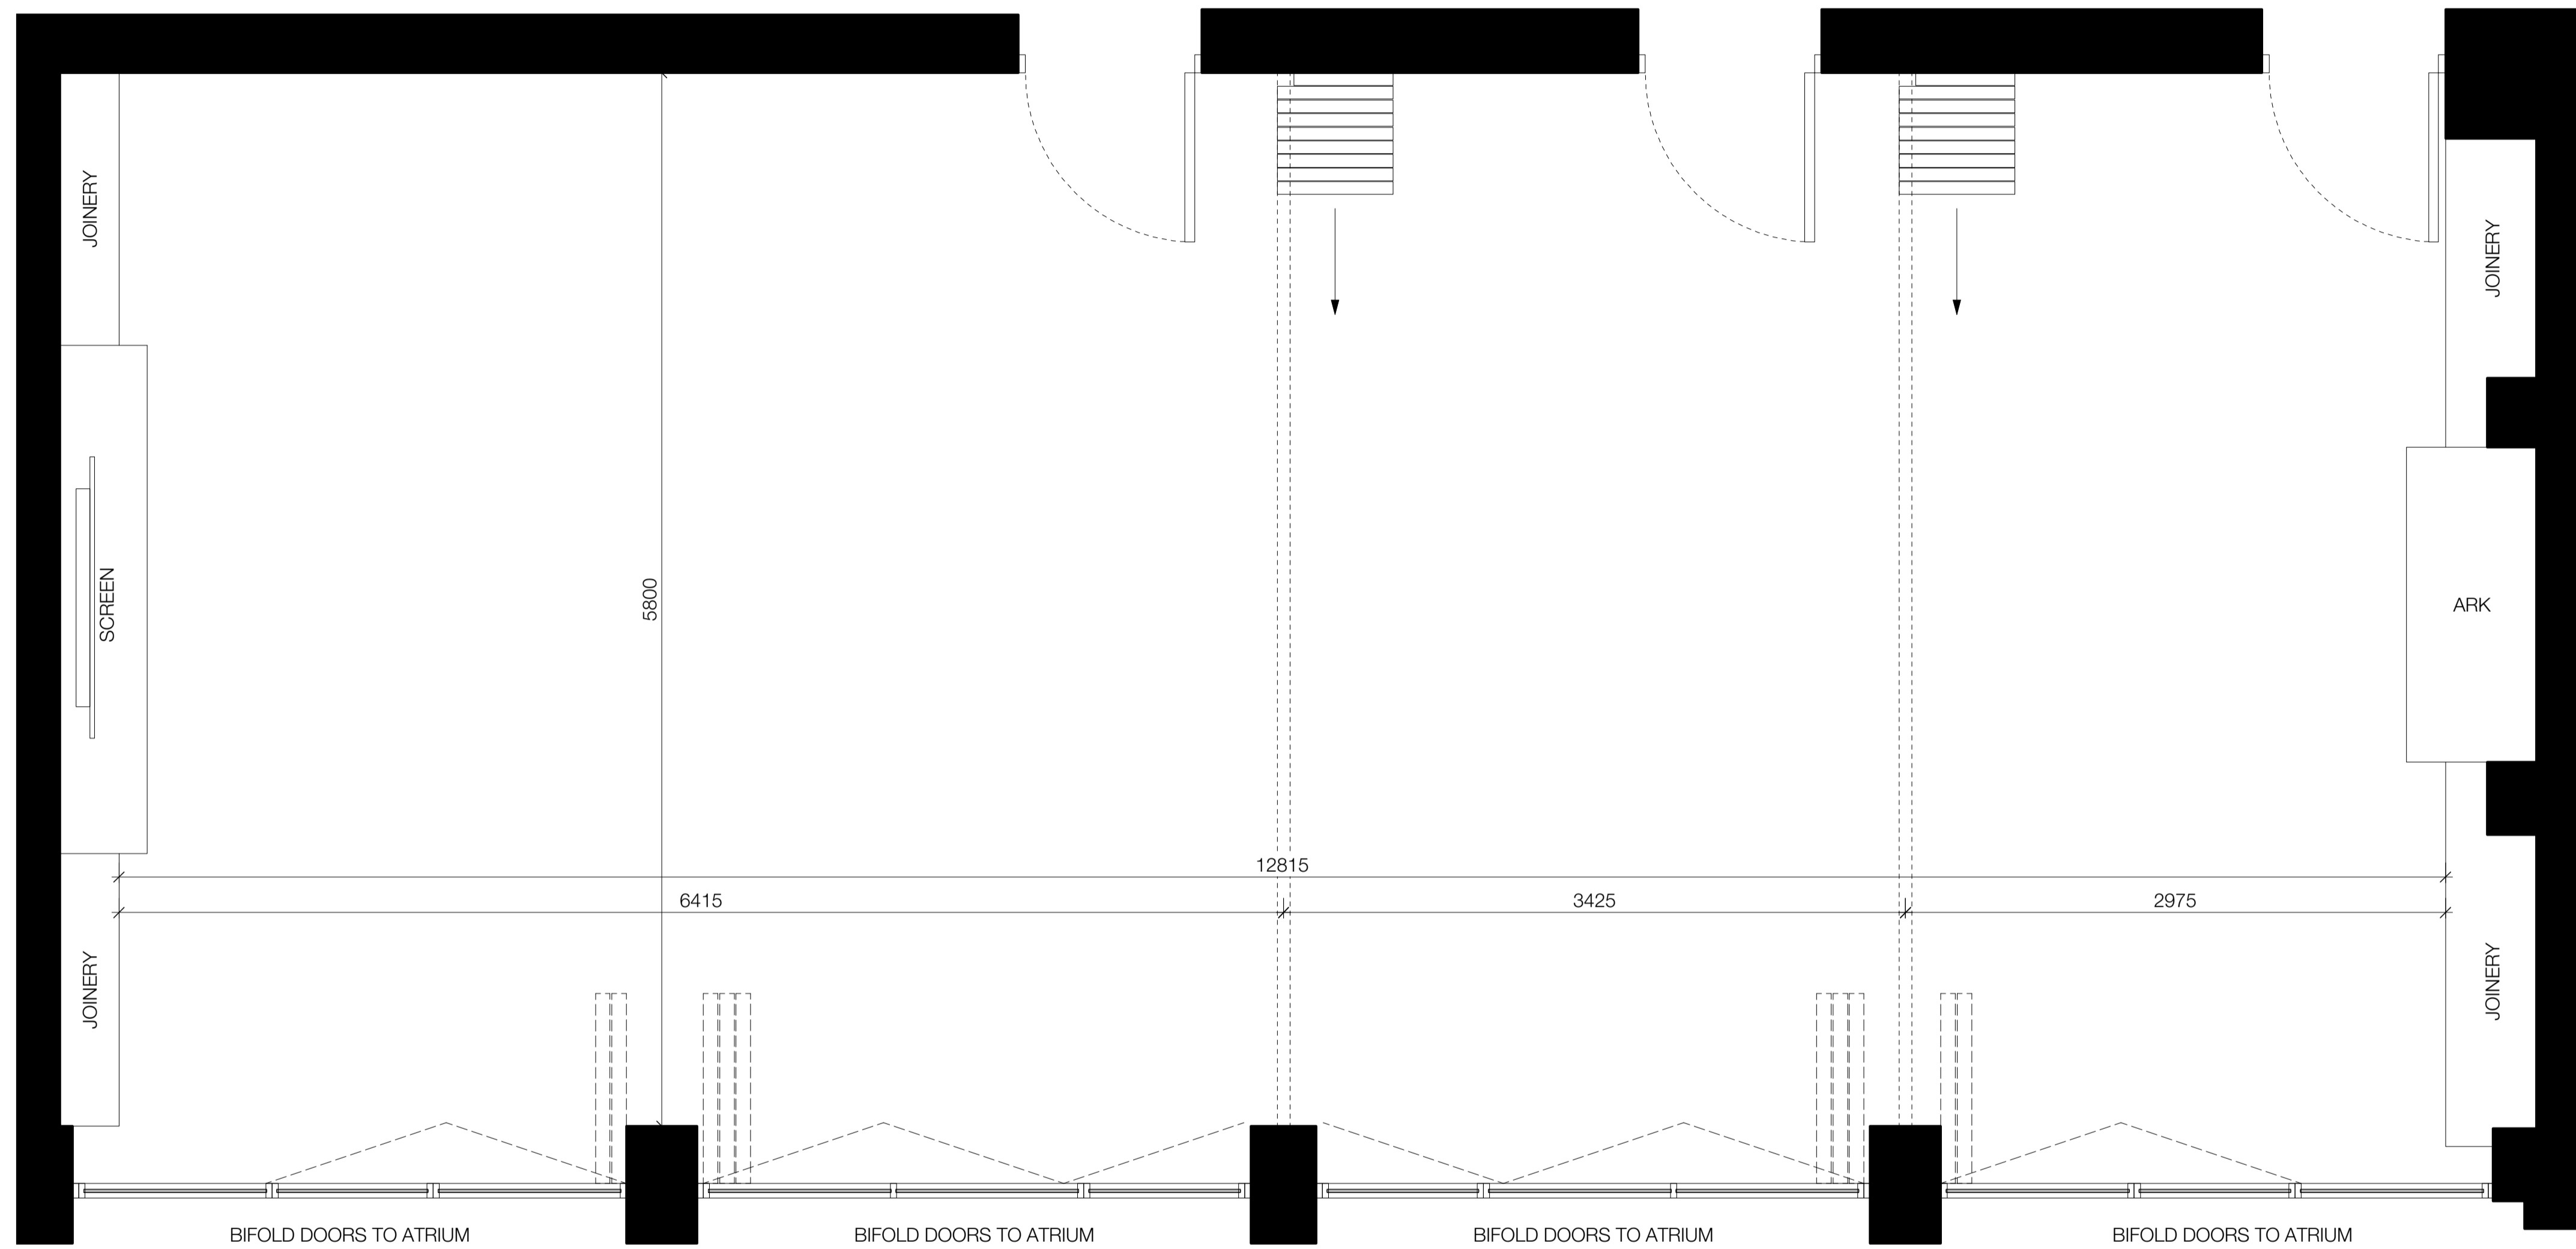

ACCESS VIA HALLWAY FROM MAIN HALL

ACCESSIBLE ACCESS VIA MAIN HALL/ATRIUM PLATFORM LIFT

CONFERENCE ROOMS

42 Hallam Street, London W1W 6NW

AREA: 77m² / 829ft²
CAPACITY: 12 - 60