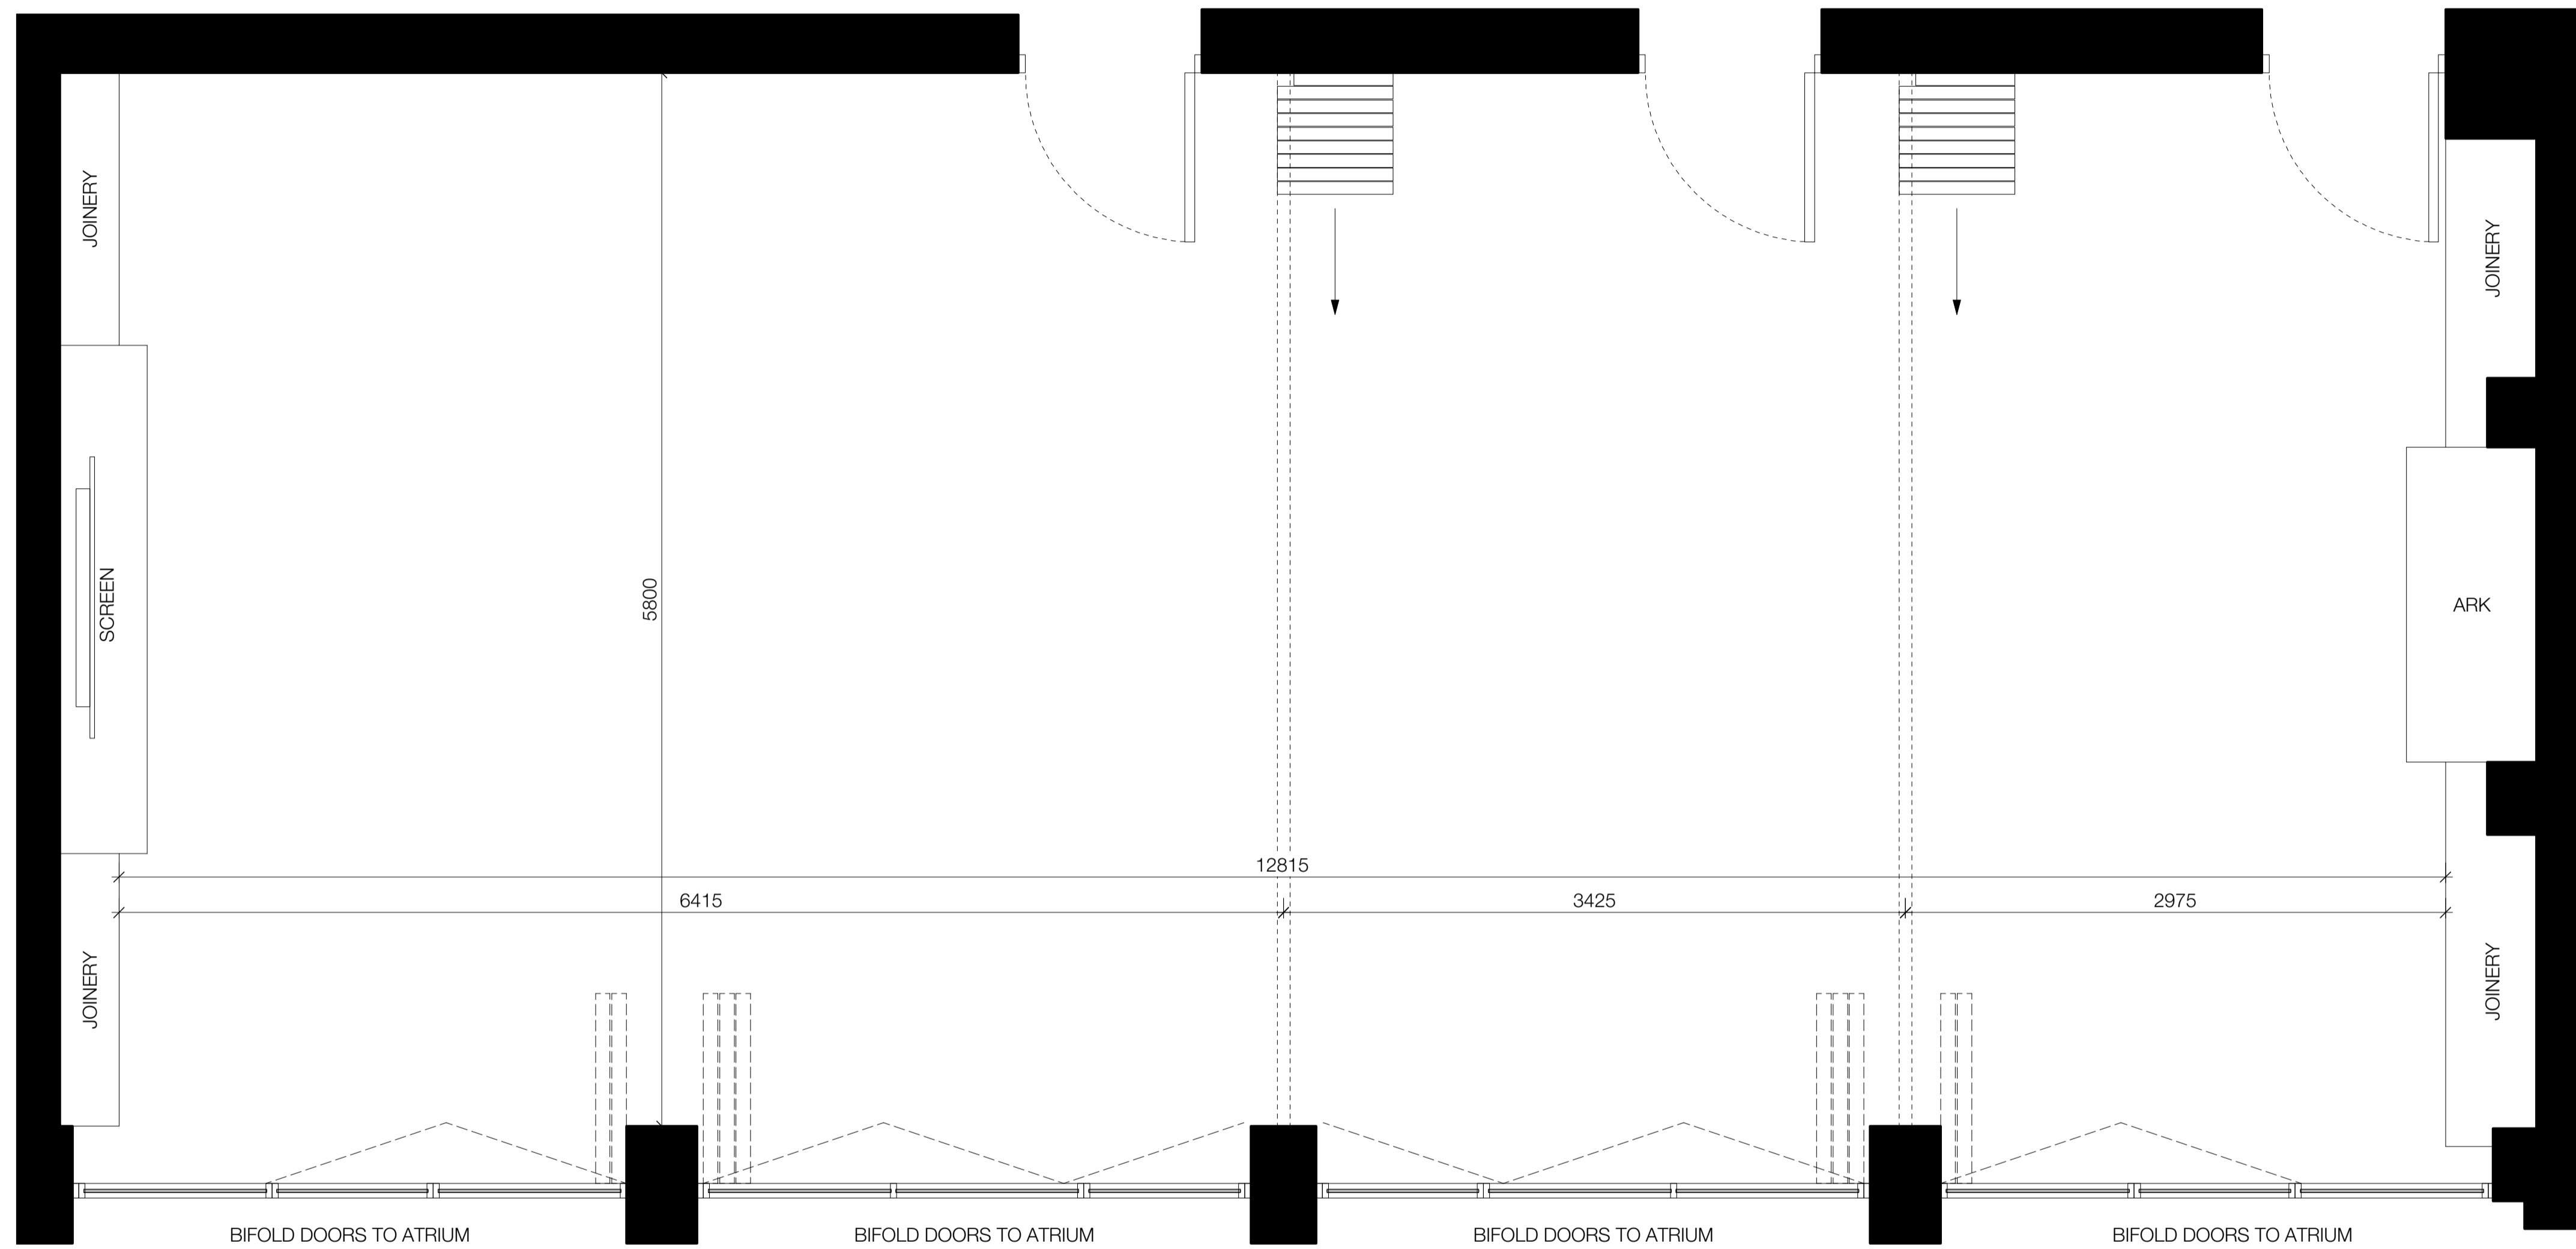

ACCESS VIA HALLWAY FROM MAIN HALL

ACCESSIBLE ACCESS VIA MAIN HALL/ATRIUM PLATFORM LIFT

CONFERENCE ROOMS

THE CENTRAL | 36 HALLAM STREET | LONDON | W1W 6NW

AREA: 77m² / 829ft²
CAPACITY: 108