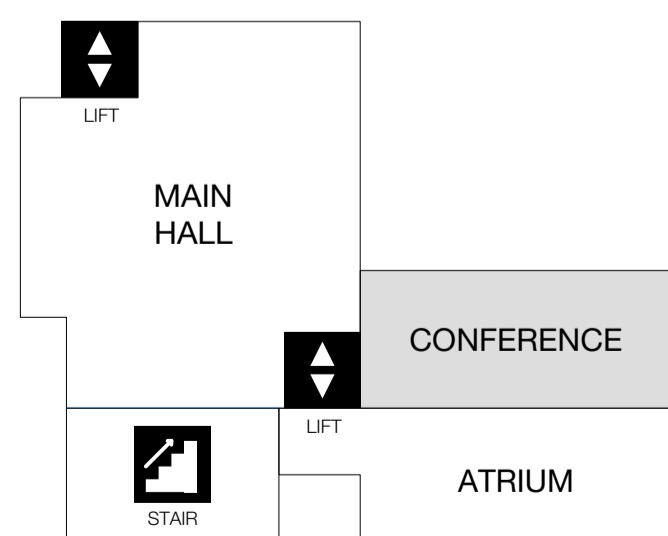

ACCESS VIA HALLWAY FROM MAIN HALL

ACCESSIBLE ACCESS VIA MAIN HALL/ATRIUM PLATFORM LIFT

CONFERENCE ROOMS

THE CENTRAL | 36 HALLAM STREET | LONDON | W1W 6NW

AREA: 77m² / 829ft²
CAPACITY: 108